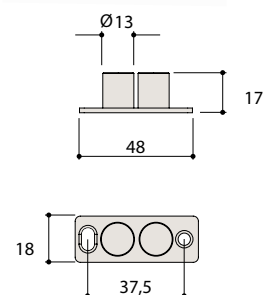

Casa - Track Rail

Drilling distance

Track rail 50 x 8 mm, steel, powder coated in black

Art. No.:	Track rail length (mm)	Passage width (mm)	Number of wall brackets
110.00021	1800	750 - 900	4
110.00022	2100	901 - 1000	4
110.00023	2300	1001 - 1120	4
110.00024	2540	1121 - 1250	5
110.00042	2800 (two-part)	1251 - 1400	6

Casa Hardware Set

Hardware Set Casa, consisting of:

- 2 x Trolleys for wooden door, t = 35 - 45 mm
- 2 x Door stoppers, (Art. Nr. 110.00271)
- 1 x Bottom Guide, (Art. Nr. 000758)
- 1 x Setup instruction

Art. No.:	Description
110.00027	Fitting set Casa for wooden door

For wooden doors with baseboards and trimmings / or door thickness 55 - 57 mm please order ditances. (Art. No. 110.00272)

Material: steel, black coated