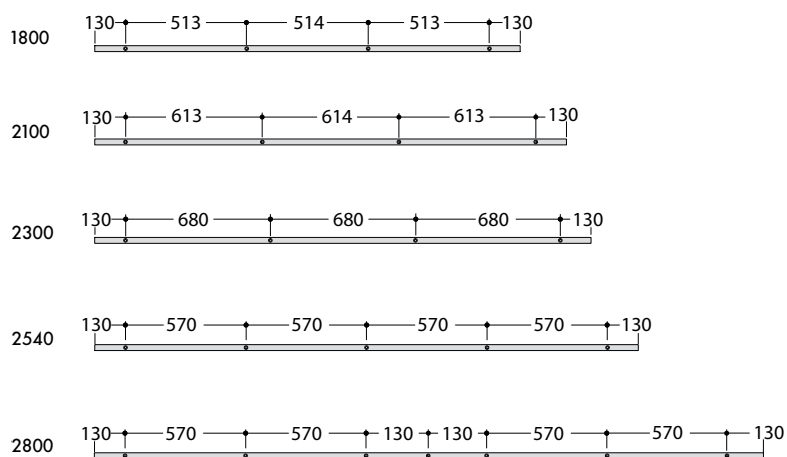

Casa - Track Rail

Drilling distance

Track rail 50 x 8 mm, steel, powder coated in black

Art. No.:	Track rail length (mm)	Passage width (mm)	Number of wall brackets
110.00021	1800	750 - 900	4
110.00022	2100	901 - 1000	4
110.00023	2300	1001 - 1120	4
110.00024	2540	1121 - 1250	5
110.00042	2800 (two-part)	1251 - 1400	6

Casa Hardware Set

Hardware Set Casa, consisting of:

- 2 x Trolleys for wooden door, t = 35 - 45 mm
- 2 x Door stoppers, (Art. Nr. 110.00271)
- 1 x Bottom Guide, (Art. Nr. 000758)
- 1 x Setup instruction

Art. No.:	Description
110.00027	Fitting set Casa for wooden door

For wooden doors with baseboards and trimmings / or door thickness 55 - 57 mm please order ditances. (Art. No. 110.00272)

Material: steel, black coated