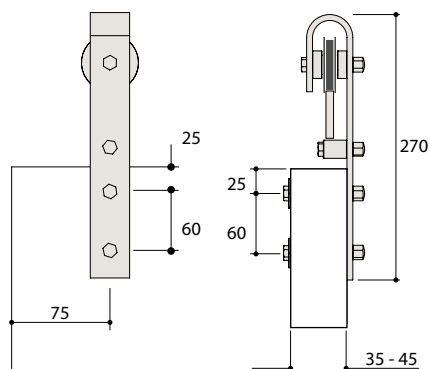

Casa - Track Rail

Drilling distance

Track rail 50 x 8 mm, steel, powder coated in black

Art. No.:	Track rail length (mm)	Passage width (mm)	Number of wall brackets
110.00021	1800	750 - 900	4
110.00022	2100	901 - 1000	4
110.00023	2300	1001 - 1120	4
110.00024	2540	1121 - 1250	5
110.00042	2800 (two-part)	1251 - 1400	6

Casa Hardware Set

Hardware Set Casa, consisting of:

- 2 x Trolleys for wooden door, t = 35 - 45 mm
- 2 x Door stoppers, (Art. Nr. 110.00271)
- 1 x Bottom Guide, (Art. Nr. 000758)
- 1 x Setup instruction

Art. No.:	Description
110.00027	Fitting set Casa for wooden door

For wooden doors with baseboards and trimmings / or door thickness 55 - 57 mm please order ditances. (Art. No. 110.00272)

Material: steel, black coated