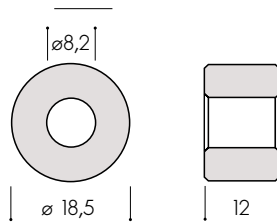

■ Distance

Distance, $\varnothing 18,5$ mm

For wooden doors with baseboards and trimmings /
or door thickness 55 - 57 mm

Art. No.:	Description
110.00272	Distance

Material: steel, black coated