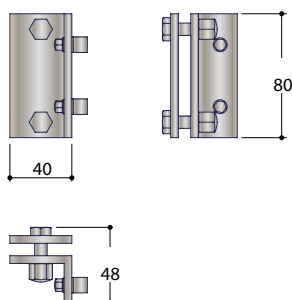

Casa - Track Rail

Drilling distance

Track rail 50 x 8 mm, steel, powder coated in black

Art. No.:	Track rail length (mm)	Passage width (mm)	Number of wall brackets
110.00021	1800	750 - 900	4
110.00022	2100	901 - 1000	4
110.00023	2300	1001 - 1120	4
110.00024	2540	1121 - 1250	5
110.00042	2800 (two-part)	1251 - 1400	6

Casa Hardware Set

Hardware Set Casa, consisting of:

- 2 x Trolleys for wooden door, t = 35 - 45 mm
- 2 x Door stoppers, (Art. Nr. 110.00271)
- 1 x Bottom Guide, (Art. Nr. 000758)
- 1 x Setup instruction

Art. No.:	Description
110.00027	Fitting set Casa for wooden door

For wooden doors with baseboards and trimmings / or door thickness 55 - 57 mm please order ditances. (Art. No. 110.00272)

Material: steel, black coated