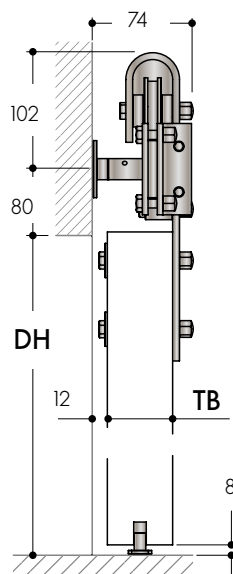

## Casa Flat Track System for wooden Doors

Complete set for door thickness  $t = 35 - 45$  mm, consisting of:

- 1 x Flat track, massive, 50 x 8 mm, length see below
- 4 - 5 x Wall mounts, steel, black coated
- 2 x Trolleys, (Art. No. 110.00270)
- 2 x Door stoppers, (Art. No. 110.00271)
- 1 x Bottom guide, (Art. No. 000758)
- 1 x Installation instruction

Set Number	Track rail length mm	Passage width mm
110.00202	1800	750 - 900
110.00203	2100	910 - 1000
110.00204	2300	1010 - 1120
110.00205	2540	1130 - 1250

Material: steel, black coated

- ▼ Maximum door weight 100 kg
- Please find setup guides and installation instructions at [www.abp-beyerle.de](http://www.abp-beyerle.de)

## Casa - Track Rail

Drilling distance

Track rail 50 x 8 mm, steel, powder coated in black

Art. No.:	Track rail length (mm)	Passage width (mm)	Number of wall brackets
110.00021	1800	750 - 900	4
110.00022	2100	901 - 1000	4
110.00023	2300	1001 - 1120	4
110.00024	2540	1121 - 1250	5
110.00042	2800 (two-part)	1251 - 1400	6

## Casa Hardware Set

Hardware Set Casa, consisting of:

- 2 x Trolleys for wooden door, t = 35 - 45 mm
- 2 x Door stoppers, (Art. Nr. 110.00271)
- 1 x Bottom Guide, (Art. Nr. 000758)
- 1 x Setup instruction