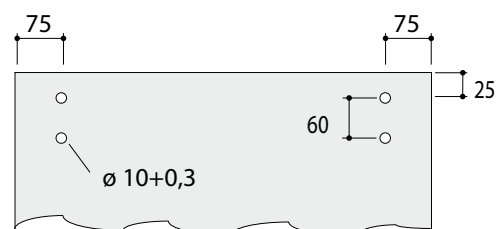

## Casa Flat Track System for wooden Doors

Complete set for door thickness  $t = 35 - 45$  mm, consisting of:

- 1 x Flat track, massive, 50 x 8 mm, length see below
- 4 - 5 x Wall mounts, steel, black coated
- 2 x Trolleys, (Art. No. 110.00270)
- 2 x Door stoppers, (Art. No. 110.00271)
- 1 x Bottom guide, (Art. No. 000758)
- 1 x Installation instruction

Set Number	Track rail length mm	Passage width mm
110.00202	1800	750 - 900
110.00203	2100	910 - 1000
110.00204	2300	1010 - 1120
110.00205	2540	1130 - 1250

Material: steel, black coated

- ▼ Maximum door weight 100 kg
- Please find setup guides and installation instructions at [www.abp-beyerle.de](http://www.abp-beyerle.de)