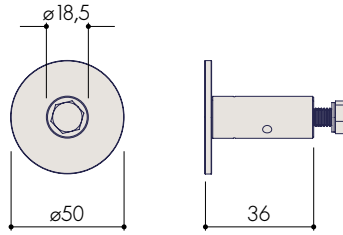

■ Wall mount

Wall mount Casa - Sets

For track rail Casa 50 x 8 mm

For wooden doors without baseboards and trimmings

Art. No.:	Description
110.00032	Wall mount (2 pieces) for wooden door $t = 35 - 45$ mm
110.00033	Wall mount (3 pieces) for wooden door $t = 35 - 45$ mm

Material: steel, black coated