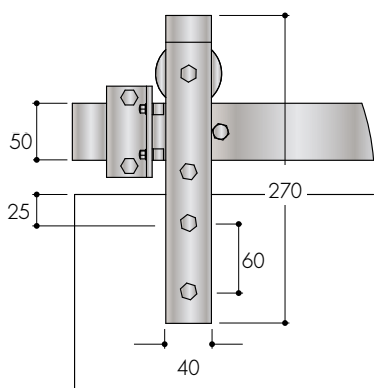

## Casa Flat Track System for wooden Doors

Complete set for door thickness  $t = 35 - 45$  mm, consisting of:

- 1 x Flat track, massive, 50 x 8 mm, length see below
- 4 - 5 x Wall mounts, steel, black coated
- 2 x Trolleys, (Art. No. 110.00270)
- 2 x Door stoppers, (Art. No. 110.00271)
- 1 x Bottom guide, (Art. No. 000758)
- 1 x Installation instruction

Set Number	Track rail length mm	Passage width mm
110.00202	1800	750 - 900
110.00203	2100	910 - 1000
110.00204	2300	1010 - 1120
110.00205	2540	1130 - 1250

Material: steel, black coated

- ▼ Maximum door weight 100 kg
- Please find setup guides and installation instructions at [www.abp-beyerle.de](http://www.abp-beyerle.de)

## Casa - Track Rail

Drilling distance

Track rail 50 x 8 mm, steel, powder coated in black

Art. No.:	Track rail length (mm)	Passage width (mm)	Number of wall brackets
110.00021	1800	750 - 900	4
110.00022	2100	901 - 1000	4
110.00023	2300	1001 - 1120	4
110.00024	2540	1121 - 1250	5
110.00042	2800 (two-part)	1251 - 1400	6

## Casa Hardware Set

Hardware Set Casa, consisting of:

- 2 x Trolleys for wooden door, t = 35 - 45 mm
- 2 x Door stoppers, (Art. Nr. 110.00271)
- 1 x Bottom Guide, (Art. Nr. 000758)
- 1 x Setup instruction