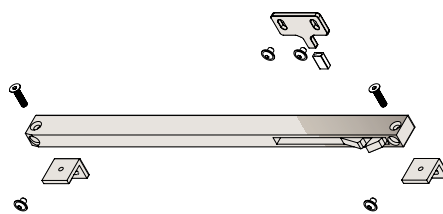

■ Soft-Close

Soft-Close

For wooden door up to 60 kg

for mounting on track rail 40 x 8 mm

Art. No.:	Description
110.00029	Soft-Close

Material: plastic / metal

■ End Face Cover

Adhesive Sticker (black)

For covering blank steel surfaces
after shortening of track rail

Art. No.:	Description
110.00037	Adhesive sticker, 40 x 8 mm

Material: adhesive foil