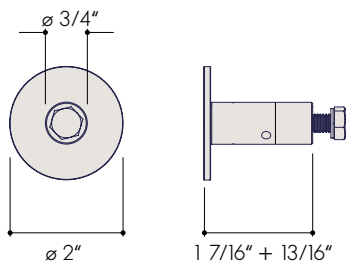

Complete set for door thickness $t = 1 \frac{3}{8}'' - 1 \frac{3}{4}''$, + $2 \frac{1}{4}''$ consisting of:

- 1 x Flat track, solid, $2'' \times \frac{5}{16}''$, length see below
- 4 - 5 x Wall mounts, steel, black coated
- 2 x Trolleys, 110.00270
- 2 x Door stoppers, 110.00271
- 1 x Bottom guide, 000758
- 1 x Installation instruction

| Set Number | Track rail length | Passage width |
|------------|----------------------|---|
| 110.00266 | 70 $\frac{7}{8}''$ | 29 $\frac{1}{2}''$ - 35 $\frac{7}{16}''$ |
| 110.00267 | 82 $\frac{11}{16}''$ | 35 $\frac{13}{16}''$ - 39 $\frac{3}{8}''$ |
| 110.00268 | 90 $\frac{9}{16}''$ | 39 $\frac{3}{4}''$ - 44 $\frac{1}{16}''$ |
| 110.00269 | 100'' | 44 $\frac{1}{2}''$ - 49 $\frac{3}{16}''$ |

Material: steel, black coated

▼ Maximum door weight 220 lbs

Please find planning guide and installation instructions at www.beyerle-us.com

Casa - Track Rail

Track rail 2" X 5/16", steel, black coated

| Art. No.: | Track rail length | Passage width | Number of wall brackets |
|-----------|---------------------|---------------------|-------------------------|
| 110.00021 | 70 7/8" | 29 1/2" - 35 7/16" | 4 |
| 110.00022 | 82 11/16" | 35 13/16" - 39 3/8" | 4 |
| 110.00023 | 90 9/16" | 39 3/4" - 44 1/16" | 4 |
| 110.00024 | 100" | 44 1/2" - 49 3/16" | 5 |
| 110.00042 | 110 1/4" (two-part) | 49 1/4" - 55 1/8" | 6 |

| Art. No.: | Description |
|-----------|-----------------------------------|
| 110.00027 | Hardware set Casa for wooden door |

Material: steel, black coated

000758

■ Wall mount

Wall mount Casa - Sets

For track rail 2" x 5/16"
For wooden doors