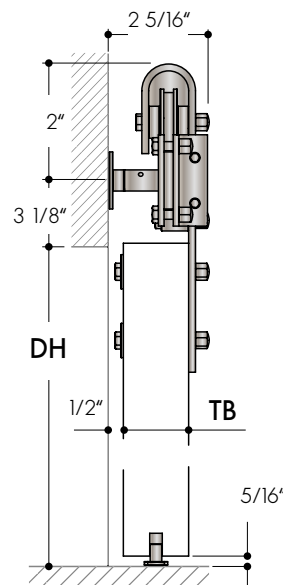

Complete set for door thickness $t = 1 \frac{3}{8}'' - 1 \frac{3}{4}''$, + $2 \frac{1}{4}''$ consisting of:

- 1 x Flat track, solid, $2'' \times \frac{5}{16}''$, length see below
- 4 - 5 x Wall mounts, steel, black coated
- 2 x Trolleys, 110.00270
- 2 x Door stoppers, 110.00271
- 1 x Bottom guide, 000758
- 1 x Installation instruction

| Set Number | Track rail length | Passage width |
|------------|----------------------|---|
| 110.00266 | 70 $\frac{7}{8}''$ | 29 $\frac{1}{2}''$ - 35 $\frac{7}{16}''$ |
| 110.00267 | 82 $\frac{11}{16}''$ | 35 $\frac{13}{16}''$ - 39 $\frac{3}{8}''$ |
| 110.00268 | 90 $\frac{9}{16}''$ | 39 $\frac{3}{4}''$ - 44 $\frac{1}{16}''$ |
| 110.00269 | 100'' | 44 $\frac{1}{2}''$ - 49 $\frac{3}{16}''$ |

Material: steel, black coated

▼ Maximum door weight 220 lbs

Please find planning guide and installation instructions at www.beyerle-us.com

Casa - Track Rail

Track rail 2" X 5/16", steel, black coated

| Art. No.: | Track rail length | Passage width | Number of wall brackets |
|-----------|---------------------|---------------------|-------------------------|
| 110.00021 | 70 7/8" | 29 1/2" - 35 7/16" | 4 |
| 110.00022 | 82 11/16" | 35 13/16" - 39 3/8" | 4 |
| 110.00023 | 90 9/16" | 39 3/4" - 44 1/16" | 4 |
| 110.00024 | 100" | 44 1/2" - 49 3/16" | 5 |
| 110.00042 | 110 1/4" (two-part) | 49 1/4" - 55 1/8" | 6 |

| Art. No.: | Description |
|-----------|--|
| 110.00034 | Wall mount (2 pieces) for wooden door $t = 1 \frac{3}{8}'' - 1 \frac{3}{4}''$ + 2 1/4" |
| 110.00035 | Wall mount (3 pieces) for wooden door $t = 1 \frac{3}{8}'' - 1 \frac{3}{4}''$ + 2 1/4" |