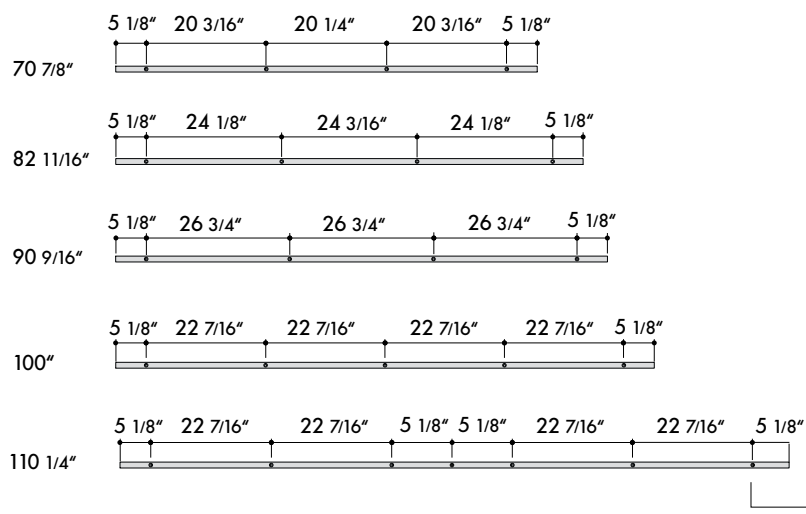

Complete set for door thickness $t = 1 \frac{3}{8}'' - 1 \frac{3}{4}''$, + $2 \frac{1}{4}''$ consisting of:

- 1 x Flat track, solid, $2'' \times \frac{5}{16}''$, length see below
- 4 - 5 x Wall mounts, steel, black coated
- 2 x Trolleys, 110.00270
- 2 x Door stoppers, 110.00271
- 1 x Bottom guide, 000758
- 1 x Installation instruction

| Set Number | Track rail length | Passage width |
|------------|----------------------|---|
| 110.00266 | 70 $\frac{7}{8}''$ | 29 $\frac{1}{2}''$ - 35 $\frac{7}{16}''$ |
| 110.00267 | 82 $\frac{11}{16}''$ | 35 $\frac{13}{16}''$ - 39 $\frac{3}{8}''$ |
| 110.00268 | 90 $\frac{9}{16}''$ | 39 $\frac{3}{4}''$ - 44 $\frac{1}{16}''$ |
| 110.00269 | 100'' | 44 $\frac{1}{2}''$ - 49 $\frac{3}{16}''$ |

Material: steel, black coated

▼ Maximum door weight 220 lbs

Please find planning guide and installation instructions at www.beyerle-us.com

Casa - Track Rail

Track rail 2" X 5/16", steel, black coated

| Art. No.: | Track rail length | Passage width | Number of wall brackets |
|-----------|---------------------|---------------------|-------------------------|
| 110.00021 | 70 7/8" | 29 1/2" - 35 7/16" | 4 |
| 110.00022 | 82 11/16" | 35 13/16" - 39 3/8" | 4 |
| 110.00023 | 90 9/16" | 39 3/4" - 44 1/16" | 4 |
| 110.00024 | 100" | 44 1/2" - 49 3/16" | 5 |
| 110.00042 | 110 1/4" (two-part) | 49 1/4" - 55 1/8" | 6 |