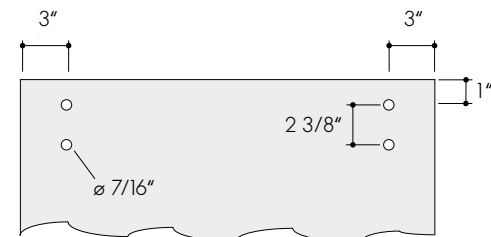

Complete set for door thickness $t = 1 \frac{3}{8}'' - 1 \frac{3}{4}''$, + $2 \frac{1}{4}''$ consisting of:

- 1 x Flat track, solid, $2'' \times \frac{5}{16}''$, length see below
- 4 - 5 x Wall mounts, steel, black coated
- 2 x Trolleys, 110.00270
- 2 x Door stoppers, 110.00271
- 1 x Bottom guide, 000758
- 1 x Installation instruction

| Set Number | Track rail length | Passage width |
|------------|----------------------|---|
| 110.00266 | 70 $\frac{7}{8}''$ | 29 $\frac{1}{2}''$ - 35 $\frac{7}{16}''$ |
| 110.00267 | 82 $\frac{11}{16}''$ | 35 $\frac{13}{16}''$ - 39 $\frac{3}{8}''$ |
| 110.00268 | 90 $\frac{9}{16}''$ | 39 $\frac{3}{4}''$ - 44 $\frac{1}{16}''$ |
| 110.00269 | 100'' | 44 $\frac{1}{2}''$ - 49 $\frac{3}{16}''$ |

Material: steel, black coated

▼ Maximum door weight 220 lbs

Please find planning guide and installation instructions at www.beyerle-us.com

Casa - Track Rail

Track rail 2" X 5/16", steel, black coated

| Art. No.: | Track rail length | Passage width | Number of wall brackets |
|-----------|---------------------|---------------------|-------------------------|
| 110.00021 | 70 7/8" | 29 1/2" - 35 7/16" | 4 |
| 110.00022 | 82 11/16" | 35 13/16" - 39 3/8" | 4 |
| 110.00023 | 90 9/16" | 39 3/4" - 44 1/16" | 4 |
| 110.00024 | 100" | 44 1/2" - 49 3/16" | 5 |
| 110.00042 | 110 1/4" (two-part) | 49 1/4" - 55 1/8" | 6 |