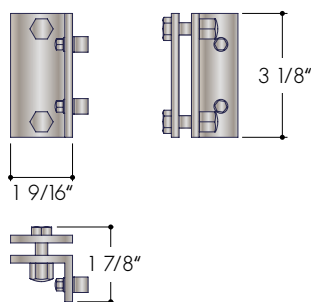

Casa - Track Rail

Track rail 2" X 5/16", steel, black coated

Art. No.:	Track rail length	Passage width	Number of wall brackets
110.00021	70 7/8"	29 1/2" - 35 7/16"	4
110.00022	82 11/16"	35 13/16" - 39 3/8"	4
110.00023	90 9/16"	39 3/4" - 44 1/16"	4
110.00024	100"	44 1/2" - 49 3/16"	5
110.00042	110 1/4" (two-part)	49 1/4" - 55 1/8"	6

Casa Hardware Set

2 x 110.00270

2 x 110.00271

Hardware Set Casa, consisting of:

- 2 x Trolleys for wooden door 110.00270
  t = 1 3/8" - 1 3/4", + 2 1/4"
- 2 x Door stoppers 110.00271
- 1 x Bottom Guide 000758
- 1 x Installation instruction

Art. No.:	Description
110.00027	Hardware set Casa for wooden door

Material: steel, black coated

000758