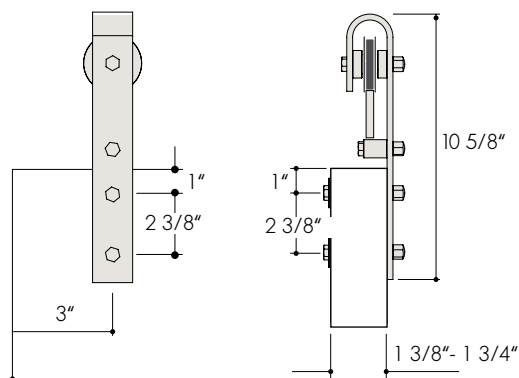

Complete set for door thickness $t = 1 \frac{3}{8}'' - 1 \frac{3}{4}''$, + $2 \frac{1}{4}''$ consisting of:

- 1 x Flat track, solid, $2'' \times \frac{5}{16}''$, length see below
- 4 - 5 x Wall mounts, steel, black coated
- 2 x Trolleys, 110.00270
- 2 x Door stoppers, 110.00271
- 1 x Bottom guide, 000758
- 1 x Installation instruction

Material: steel, black coated

▼ Maximum door weight 220 lbs

Please find planning guide and installation instructions at www.beyerle-us.com

Casa - Track Rail

Track rail 2" X 5/16", steel, black coated

| Art. No.: | Track rail length | Passage width | Number of wall brackets |
|-----------|---------------------|---------------------|-------------------------|
| 110.00021 | 70 7/8" | 29 1/2" - 35 7/16" | 4 |
| 110.00022 | 82 11/16" | 35 13/16" - 39 3/8" | 4 |
| 110.00023 | 90 9/16" | 39 3/4" - 44 1/16" | 4 |
| 110.00024 | 100" | 44 1/2" - 49 3/16" | 5 |
| 110.00042 | 110 1/4" (two-part) | 49 1/4" - 55 1/8" | 6 |

Casa Hardware Set

2 x 110.00270

2 x 110.00271

Hardware Set Casa, consisting of:

- 2 x Trolleys for wooden door 110.00270
t = 1 3/8" - 1 3/4", + 2 1/4"
- 2 x Door stoppers 110.00271
- 1 x Bottom Guide 000758
- 1 x Installation instruction

| Art. No.: | Description |
|-----------|-----------------------------------|
| 110.00027 | Hardware set Casa for wooden door |

Material: steel, black coated

000758

■ Wall mount

Wall mount Casa - Sets

For track rail 2" x 5/16"
For wooden doors