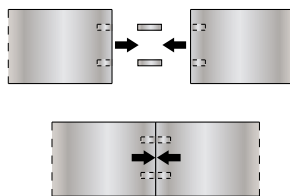

Material: plastic / steel

■ End Face Cover

Adhesive Sticker (black)

For protect blank end face after cutting

| Art. No.: | Description |
|-----------|------------------------------|
| 110.00037 | Adhesive sticker, 2" x 5/16" |

Material: adhesive foil

■ Track Rail connector

Track Rail Connector

For end face drilling of track rails

| Art. No.: | Description |
|-----------|--|
| 110.00036 | Set: Aglet (pair), drill, drill template, installation instruction |