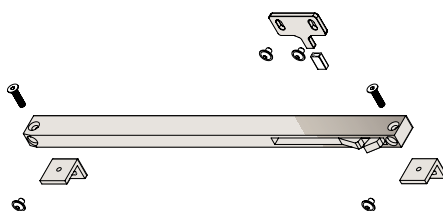

■ Soft-Close

Soft-Close

For wooden door up to 132 lbs
For mounting on track rail 2" x 5/16"

Art. No.:	Description
110.00029	Soft-Close (pair)

Material: plastic / steel

■ End Face Cover

Adhesive Sticker (black)

For protect blank end face after cutting

Art. No.:	Description
110.00037	Adhesive sticker, 2" x 5/16"

Material: adhesive foil