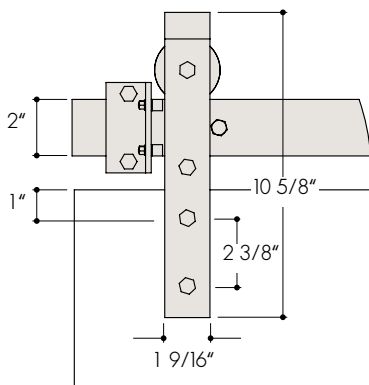

Complete set for door thickness $t = 1 \frac{3}{8}'' - 1 \frac{3}{4}''$, + $2 \frac{1}{4}''$ consisting of:

- 1 x Flat track, solid, $2'' \times \frac{5}{16}''$, length see below
- 4 - 5 x Wall mounts, steel, black coated
- 2 x Trolleys, 110.00270
- 2 x Door stoppers, 110.00271
- 1 x Bottom guide, 000758
- 1 x Installation instruction

| Set Number | Track rail length | Passage width |
|------------|----------------------|---|
| 110.00266 | 70 $\frac{7}{8}''$ | 29 $\frac{1}{2}''$ - 35 $\frac{7}{16}''$ |
| 110.00267 | 82 $\frac{11}{16}''$ | 35 $\frac{13}{16}''$ - 39 $\frac{3}{8}''$ |
| 110.00268 | 90 $\frac{9}{16}''$ | 39 $\frac{3}{4}''$ - 44 $\frac{1}{16}''$ |
| 110.00269 | 100'' | 44 $\frac{1}{2}''$ - 49 $\frac{3}{16}''$ |

Material: steel, black coated

▼ Maximum door weight 220 lbs

Please find planning guide and installation instructions at www.beyerle-us.com

Casa - Track Rail

Track rail 2" X 5/16", steel, black coated

| Art. No.: | Track rail length | Passage width | Number of wall brackets |
|-----------|---------------------|---------------------|-------------------------|
| 110.00021 | 70 7/8" | 29 1/2" - 35 7/16" | 4 |
| 110.00022 | 82 11/16" | 35 13/16" - 39 3/8" | 4 |
| 110.00023 | 90 9/16" | 39 3/4" - 44 1/16" | 4 |
| 110.00024 | 100" | 44 1/2" - 49 3/16" | 5 |
| 110.00042 | 110 1/4" (two-part) | 49 1/4" - 55 1/8" | 6 |

| Art. No.: | Description |
|-----------|--|
| 110.00034 | Wall mount (2 pieces) for wooden door $t = 1 \frac{3}{8}'' - 1 \frac{3}{4}''$ + 2 1/4" |
| 110.00035 | Wall mount (3 pieces) for wooden door $t = 1 \frac{3}{8}'' - 1 \frac{3}{4}''$ + 2 1/4" |