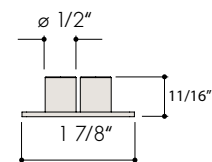

Casa - Track Rail

Track rail 2" X 5/16", steel, black coated

Art. No.:	Track rail length	Passage width	Number of wall brackets
110.00021	70 7/8"	29 1/2" - 35 7/16"	4
110.00022	82 11/16"	35 13/16" - 39 3/8"	4
110.00023	90 9/16"	39 3/4" - 44 1/16"	4
110.00024	100"	44 1/2" - 49 3/16"	5
110.00042	110 1/4" (two-part)	49 1/4" - 55 1/8"	6

Casa Hardware Set

2 x 110.00270

2 x 110.00271

Hardware Set Casa, consisting of:

- 2 x Trolleys for wooden door 110.00270
  t = 1 3/8" - 1 3/4", + 2 1/4"
- 2 x Door stoppers 110.00271
- 1 x Bottom Guide 000758
- 1 x Installation instruction

Art. No.:	Description
110.00027	Hardware set Casa for wooden door

Material: steel, black coated

000758