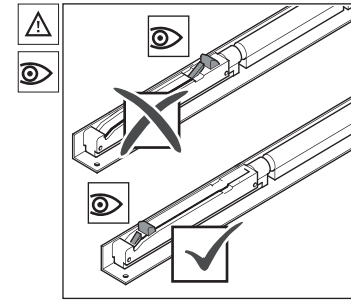

Installation instruction

Soft-Close mechanism catches for Comfortline track rail for glass and wood doors

 **max. 176 lbs / min. door weight 21 1/9"**

 **Variante max. 264 lbs / min. door weight 28 8/9"**

65 30 00.0126_EZD_US_05.2015jfb

(Inch)

© by ABP-Beyerle GmbH - technical amendments - reserved in mm - date 05.2015

ABP  beyerle

Abb. 1

Abb. 2

Abb. 3

Abb. 4