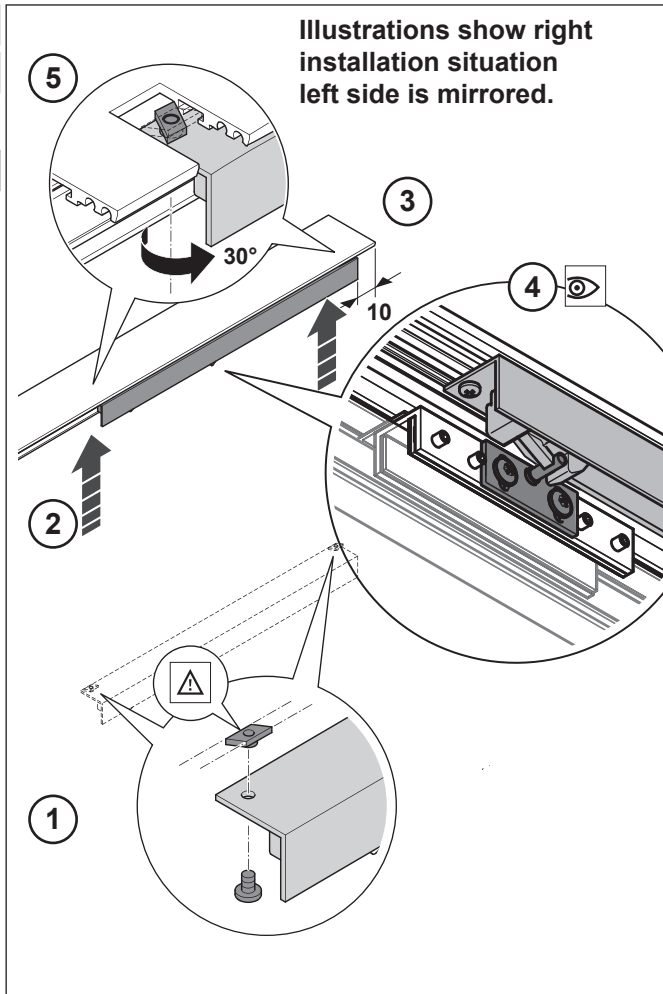

Installation instruction

Soft-Close mechanism catches for Comfortline track rail for glass and wood doors

 **max. 176 lbs / min. door weight 21 1/9"**

 **Variante max. 264 lbs / min. door weight 28 8/9"**

65 30 00.0126_EZD_US_05.2015jfb

(Inch)

© by ABP-Beyerle GmbH - technical amendments - reserved in mm - date 05.2015

ABP  beyerle

Abb. 1

Abb. 2

Abb. 3

Abb. 4

Abb. 5

Abb. 6

**Installation instruction
Soft-Close mechanism catches
for Comfortline track rail
for glass and wood doors**