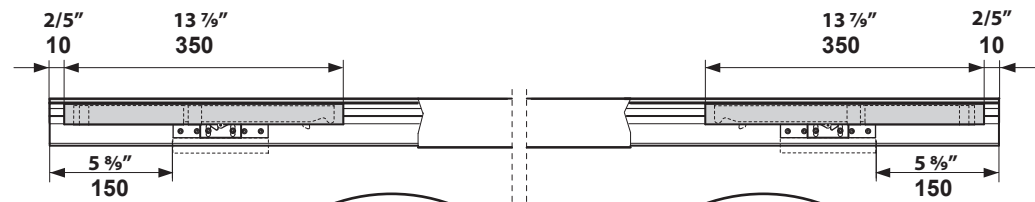

Installation instruction

Soft-Close mechanism catches for Comfortline track rail for glass and wood doors

 **max. 176 lbs / min. door weight 21 1/9"**

 **Variante max. 264 lbs / min. door weight 28 8/9"**

65 30 00.0126_EZD_US_05.2015jfb

(Inch)

© by ABP-Beyerle GmbH - technical amendments - reserved in mm - date 05.2015

ABP  beyerle

Abb. 1

Abb. 2

Abb. 3

Abb. 4