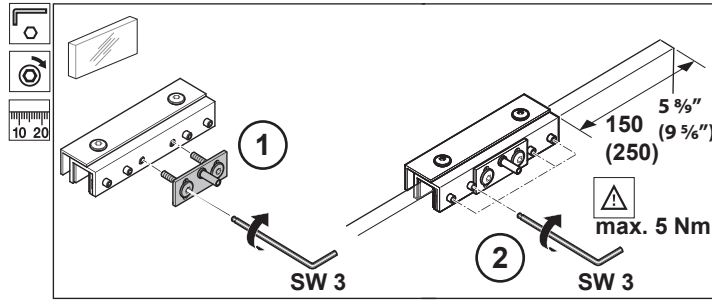

Installation instruction

Soft-Close mechanism catches for Comfortline track rail for glass and wood doors

 **max. 176 lbs / min. door weight 21 1/9"**

 **Variante max. 264 lbs / min. door weight 28 8/9"**

65 30 00.0126_EZD_US_05.2015jfb

(Inch)

© by ABP-Beyerle GmbH - technical amendments - reserved in mm - date 05.2015

ABP  beyerle

Abb. 1

Abb. 2

Abb. 3

Abb. 4