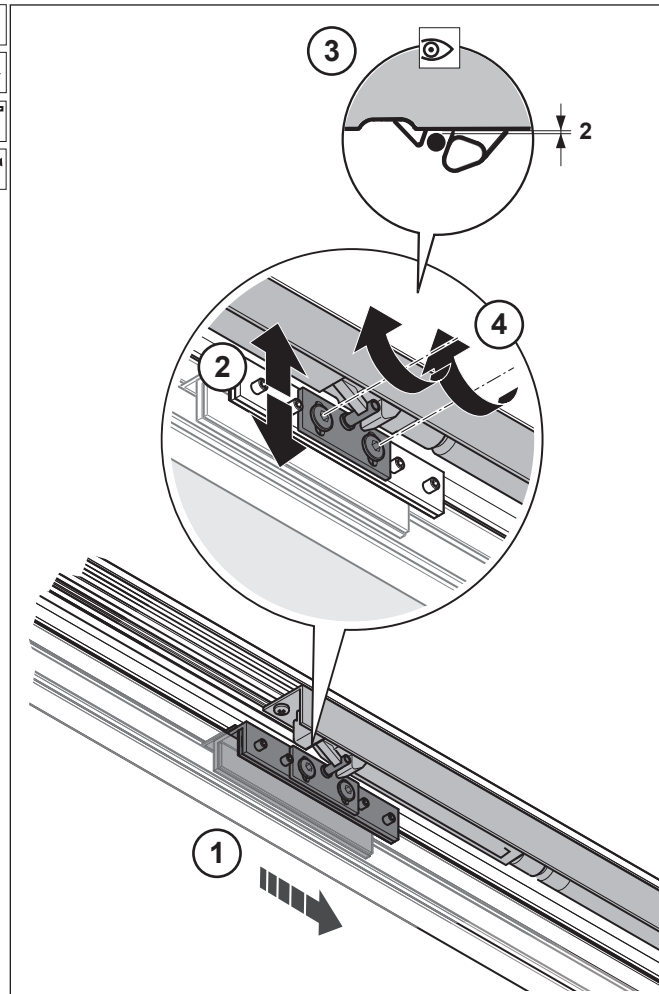

Installation instruction

Soft-Close mechanism catches for Comfortline track rail for glass and wood doors

 **max. 176 lbs / min. door weight 21 1/9"**

 **Variante max. 264 lbs / min. door weight 28 8/9"**

Abb. 5

Abb. 6

**Installation instruction
Soft-Close mechanism catches
for Comfortline track rail
for glass and wood doors**