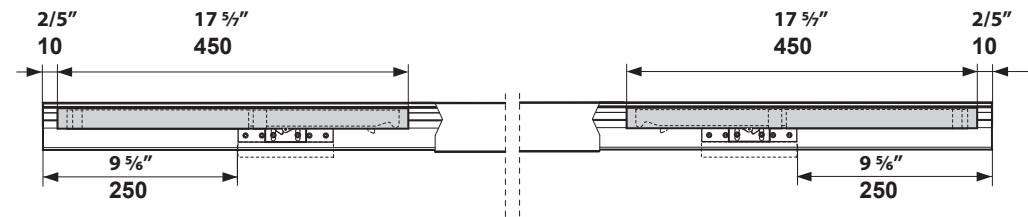

Installation instruction

Soft-Close mechanism catches for Comfortline track rail for glass and wood doors

 **max. 176 lbs / min. door weight 21 1/9"**

 **Variante max. 264 lbs / min. door weight 28 8/9"**

65 30 00.0126_EZD_US_05.2015jfb

(Inch)

© by ABP-Beyerle GmbH - technical amendments - reserved in mm - date 05.2015

ABP  beyerle

Abb. 1

Abb. 2

Abb. 3

Abb. 4