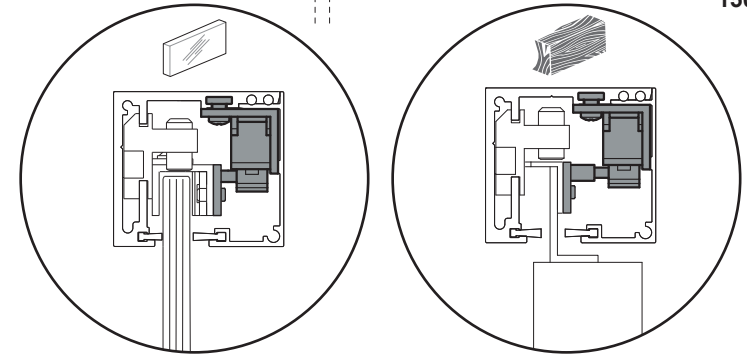

Installation instruction

Soft-Close mechanism catches for Comfortline track rail for glass and wood doors

 **max. 176 lbs / min. door weight 21 1/9"**

 **Variante max. 264 lbs / min. door weight 28 8/9"**