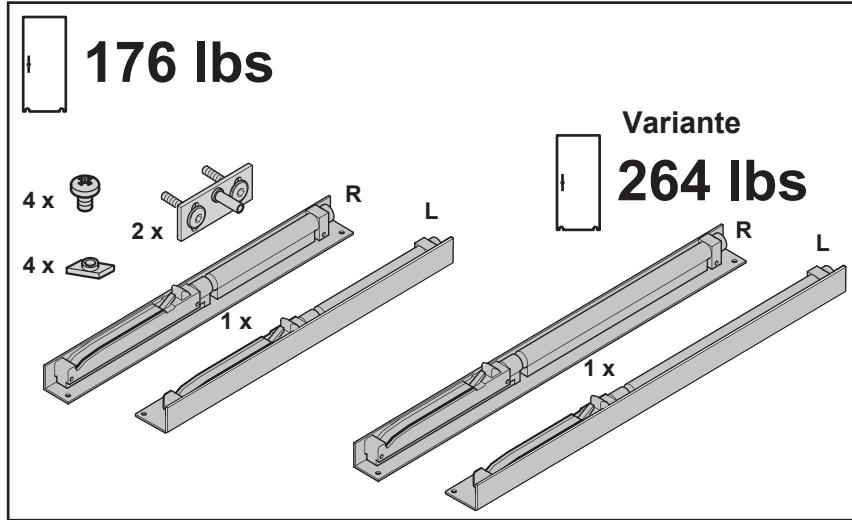

Set 

Set 

ABP  beyerle

Beyerle US L.L.C.

5126 South Royal Atlanta Drive , Tucker, GA 30084, USA

Phone (770) 349 - 6324 , Fax (770) 934 - 3384 , mail: info@beyerle-us.com, www.beyerle-us.com

-  Attention
-  fasten
-  fasten
-  sight check
-  tool
-  measure

Installation instruction

Soft-Close mechanism catches for Comfortline track rail for glass and wood doors

 **max. 176 lbs / min. door weight 21 1/9"**

 **Variante max. 264 lbs / min. door weight 28 8/9"**