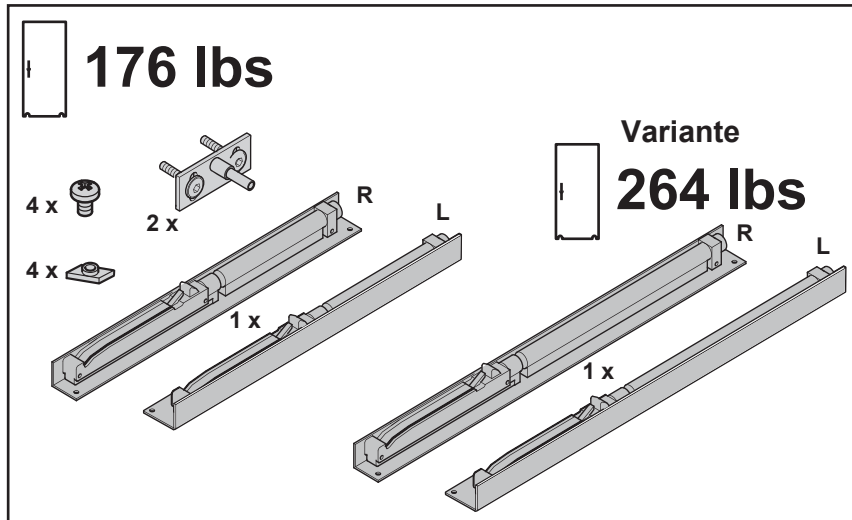

Set 

Set 

ABP  beyerle

Beyerle US L.L.C.

5126 South Royal Atlanta Drive , Tucker, GA 30084, USA

Phone (770) 349 - 6324 , Fax (770) 934 - 3384 , mail: info@beyerle-us.com, www.beyerle-us.com

-  Attention
-  fasten
-  fasten
-  sight check
-  tool
-  measure

Installation instruction

Soft-Close mechanism catches for Comfortline track rail for glass and wood doors

 **max. 176 lbs / min. door weight 21 1/9"**

 **Variante max. 264 lbs / min. door weight 28 8/9"**