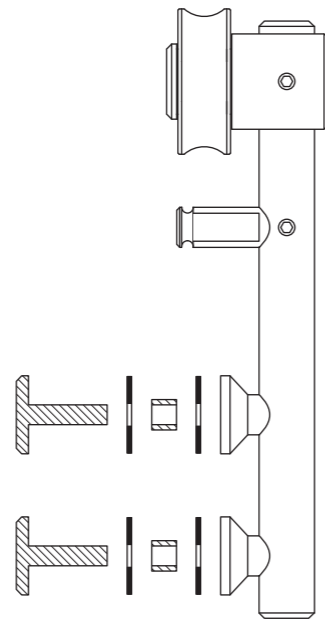

**1 Set sliding door fittings Unotec Home**

**2 Guide rail**

**3 Door stoppers Soft-Tec**

**4 Trolley complete**

**5 Wall fixtures**  
(without screws and dowels, at construction site)

\* not included in scope of delivey

**6 Special tool**

**7 Bottom guide**  
(without screws and dowels, at construction site)

Set Unotec Home (glass door 5/16"-1/2")	Set / Each					
1 Art.- No.	2	3	4	5	6	7
USU34DS-1800EF	1	2	2	3	1	1
USU34DS-2100EF	1	2	2	4	1	1
USU34DS-2300EF	1	2	2	4	1	1
USU34DS-2540EF	1	2	2	4	1	1

Right to make technical changes reserved - Dimensions in inch - Version 09.2015  
© by ABP-Beyerle GmbH

Abb. 1

Abb. 2

Abb. 3

Abb. 4

Abb. 5

Abb. 6

Abb. 7