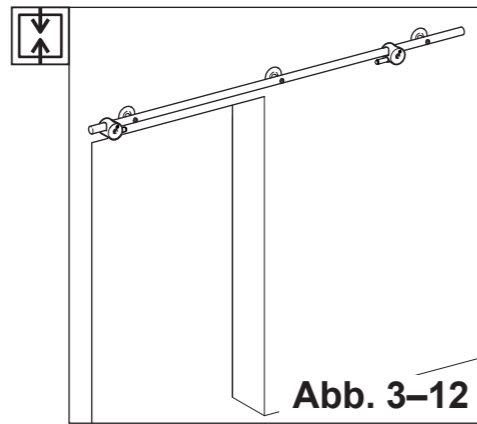

## Sliding door fittings Unotec Home

for glass doors ( 5/16"-1/2") with Soft-Tec Stopper

**Complete-Set's**

Set-Nr.	A Inch	B Inch	C each	D Inch	E max.Inch	F Inch	G Inch	H max. Inch (H=E-F+1")
USU34DS-1800EF	70 7/8"	30 3/16"	3	29 1/2" - 35 7/16"	98 7/16"	1/4" - 3/8"	2 3/8"	99 1/8"
USU34DS-2100EF	82 11/16"	24 1/8"	4	35 13/16" - 39 3/8"	98 7/16"	1/4" - 3/8"	2 3/8"	99 1/8"
USU34DS-2300EF	90 5/16"	26 3/4"	4	39 3/4" - 44 1/16"	98 7/16"	1/4" - 3/8"	2 3/8"	99 1/8"
USU34DS-2540EF	100"	29 15/16"	4	44 1/2" - 49 3/16"	98 7/16"	1/4" - 3/8"	2 3/8"	99 1/8"

Right to make technical changes reserved - Dimensions in inch - Version 09.2015  
© by ABP-Beyerle GmbH

Abb. 1

Abb. 2

Abb. 3

Abb. 4

Abb. 5

Abb. 6

Abb. 7