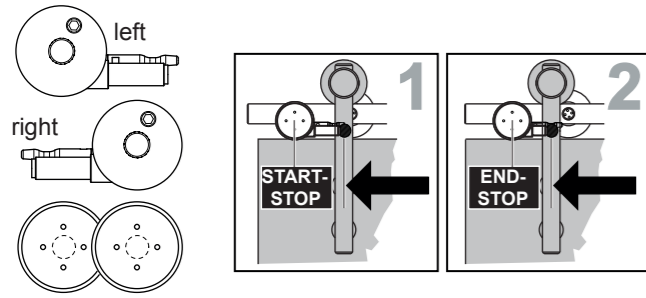

**1 Set sliding door fittings Unotec Home**

**2 Guide rail**

**3 Door stoppers Soft-Tec**

**4 Trolley complete**

**5 Wall fixtures**  
(without screws and dowels, at construction site)

\* not included in scope of delivey

**6 Special tool**

**7 Bottom guide**  
(without screws and dowels, at construction site)

Set Unotec Home (glass door 5/16"-1/2")	Set / Each					
1 Art.- No.	2	3	4	5	6	7
USU34DS-1800EF	1	2	2	3	1	1
USU34DS-2100EF	1	2	2	4	1	1
USU34DS-2300EF	1	2	2	4	1	1
USU34DS-2540EF	1	2	2	4	1	1