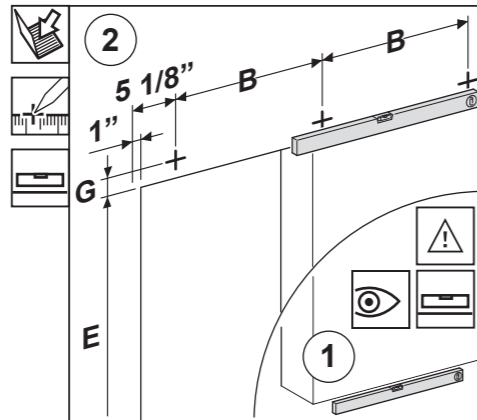

## Sliding door fittings Unotec Home

for glass doors ( 5/16"-1/2") with Soft-Tec Stopper

**Complete-Set's**

Set-Nr.	A Inch	B Inch	C each	D Inch	E max.Inch	F Inch	G Inch	H max. Inch (H=E-F+1")
USU34DS-1800EF	70 7/8"	30 3/16"	3	29 1/2" - 35 7/16"	98 7/16"	1/4" - 3/8"	2 3/8"	99 1/8"
USU34DS-2100EF	82 11/16"	24 1/8"	4	35 13/16" - 39 3/8"	98 7/16"	1/4" - 3/8"	2 3/8"	99 1/8"
USU34DS-2300EF	90 5/16"	26 3/4"	4	39 3/4" - 44 1/16"	98 7/16"	1/4" - 3/8"	2 3/8"	99 1/8"
USU34DS-2540EF	100"	29 15/16"	4	44 1/2" - 49 3/16"	98 7/16"	1/4" - 3/8"	2 3/8"	99 1/8"

Right to make technical changes reserved - Dimensions in inch - Version 09.2015  
© by ABP-Beyerle GmbH

Abb. 1

Abb. 2

Abb. 3

Abb. 4

Abb. 5

Abb. 6

Abb. 7