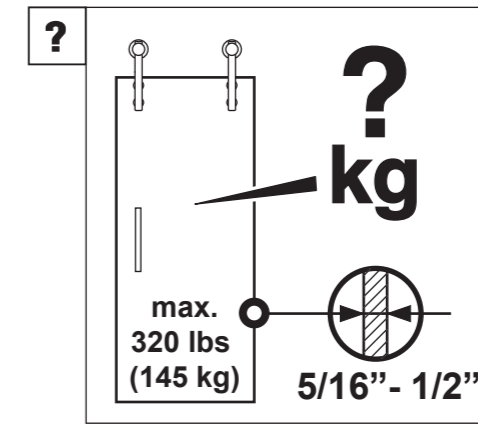

## Sliding door fittings Unotec Home

for glass doors ( 5/16"-1/2") with Soft-Tec Stopper

**Complete-Set's**

Set-Nr.	A Inch	B Inch	C each	D Inch	E max.Inch	F Inch	G Inch	H max. Inch (H=E-F+1")
USU34DS-1800EF	70 7/8"	30 3/16"	3	29 1/2" - 35 7/16"	98 7/16"	1/4" - 3/8"	2 3/8"	99 1/8"
USU34DS-2100EF	82 11/16"	24 1/8"	4	35 13/16" - 39 3/8"	98 7/16"	1/4" - 3/8"	2 3/8"	99 1/8"
USU34DS-2300EF	90 5/16"	26 3/4"	4	39 3/4" - 44 1/16"	98 7/16"	1/4" - 3/8"	2 3/8"	99 1/8"
USU34DS-2540EF	100"	29 15/16"	4	44 1/2" - 49 3/16"	98 7/16"	1/4" - 3/8"	2 3/8"	99 1/8"

Right to make technical changes reserved - Dimensions in inch - Version 09.2015  
© by ABP-Beyerle GmbH

Abb. 1

Abb. 2

Abb. 3

Abb. 4

Abb. 5

Abb. 6

Abb. 7