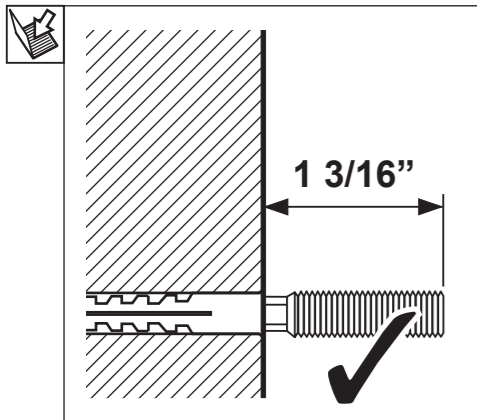

## Sliding door fittings Unotec Home

for glass doors ( 5/16"-1/2") with Soft-Tec Stopper

**Complete-Set's**

Set-Nr.	A Inch	B Inch	C each	D Inch	E max.Inch	F Inch	G Inch	H max. Inch (H=E-F+1")
USU34DS-1800EF	70 7/8"	30 3/16"	3	29 1/2" - 35 7/16"	98 7/16"	1/4" - 3/8"	2 3/8"	99 1/8"
USU34DS-2100EF	82 11/16"	24 1/8"	4	35 13/16" - 39 3/8"	98 7/16"	1/4" - 3/8"	2 3/8"	99 1/8"
USU34DS-2300EF	90 5/16"	26 3/4"	4	39 3/4" - 44 1/16"	98 7/16"	1/4" - 3/8"	2 3/8"	99 1/8"
USU34DS-2540EF	100"	29 15/16"	4	44 1/2" - 49 3/16"	98 7/16"	1/4" - 3/8"	2 3/8"	99 1/8"

Right to make technical changes reserved - Dimensions in inch - Version 09.2015  
© by ABP-Beyerle GmbH

Abb. 1

Abb. 2

Abb. 3

Abb. 4

Abb. 5

Abb. 6

Abb. 7

Abb. 8

Abb. 9

Abb. 10

Abb. 11

Abb. 12

Abb. 13

Abb. 14

Abb. 15