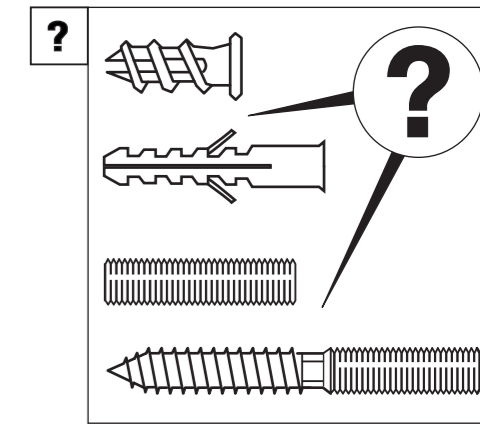

## Sliding door fittings Unotec Home

for glass doors ( 5/16"-1/2") with Soft-Tec Stopper

**Complete-Set's**

Set-Nr.	A Inch	B Inch	C each	D Inch	E max.Inch	F Inch	G Inch	H max. Inch (H=E-F+1")
USU34DS-1800EF	70 7/8"	30 3/16"	3	29 1/2" - 35 7/16"	98 7/16"	1/4" - 3/8"	2 3/8"	99 1/8"
USU34DS-2100EF	82 11/16"	24 1/8"	4	35 13/16" - 39 3/8"	98 7/16"	1/4" - 3/8"	2 3/8"	99 1/8"
USU34DS-2300EF	90 5/16"	26 3/4"	4	39 3/4" - 44 1/16"	98 7/16"	1/4" - 3/8"	2 3/8"	99 1/8"
USU34DS-2540EF	100"	29 15/16"	4	44 1/2" - 49 3/16"	98 7/16"	1/4" - 3/8"	2 3/8"	99 1/8"

Right to make technical changes reserved - Dimensions in inch - Version 09.2015  
© by ABP-Beyerle GmbH

Abb. 1

Abb. 2

Abb. 3

Abb. 4

Abb. 5

Abb. 6

Abb. 7

Abb. 8

Abb. 9

Abb. 10

Abb. 11

Abb. 12

Abb. 13

Abb. 14

Abb. 15