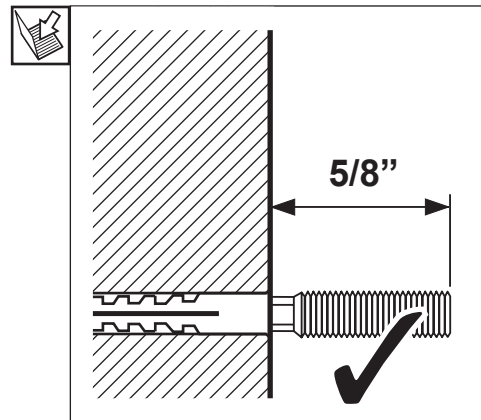

Make door handle clearance so that fingers do not get pinched when the door is used!

max. 1 3/4"

- Attention
- screw on
- screw on
- screw on
- loosen/tighten
- install
- at right angle
- drill
- dowel
- adjust set
- level
- perpendicular
- measure mark
- visual inspection
- special tool
- 2 people required
- measure
- clarify question
- see instruction

Installation instructions

sliding door fittings Casa

for wood door (1-3/8" - 1-3/4")

A Inch	B Inch	C Each	FOW Inch	FOH max. Inch	F Inch	G Inch	DGH max. Inch (DGH= FOH-F+1")
70 7/8"	20 1/4"	4	29 1/2" - 35 7/16"	98 7/16"	1/4" - 3/8"	3 1/8"	99 1/8"
82 1/16"	24 1/8"	4	35 13/16" - 39 3/8"	98 7/16"	1/4" - 3/8"	3 1/8"	99 1/8"
90 9/16"	26 3/4"	4	39 3/4" - 44 1/16"	98 7/16"	1/4" - 3/8"	3 1/8"	99 1/8"
100"	22 7/16"	5	44 1/2" - 49 3/16"	98 7/16"	1/4" - 3/8"	3 1/8"	99 1/8"

ABP beyerle

Fig. 1

Fig. 2

Fig. 3

Fig. 4

Fig. 5

Fig. 6

Fig. 7

Fig. 8

Fig. 9

Fig. 10

Fig. 11

Fig. 12

Fig. 13

Fig. 14

Fig. 15