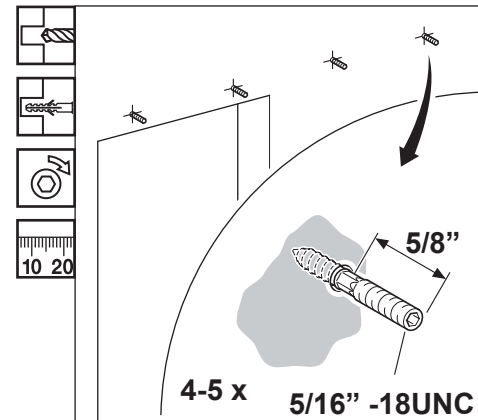

Make door handle clearance so that fingers do not get pinched when the door is used!

max. 1 3/4"

- Attention
- screw on
- screw on
- screw on
- loosen/tighten
- install
- at right angle
- drill
- dowel
- adjust set
- level
- perpendicular
- measure mark
- visual inspection
- special tool
- 2 people required
- measure
- clarify question
- see instruction

Installation instructions

sliding door fittings Casa

for wood door (1-3/8" - 1-3/4")

A Inch	B Inch	C Each	FOW Inch	FOH max. Inch	F Inch	G Inch	DGH max. Inch (DGH= FOH-F+1")
70 7/8"	20 1/4"	4	29 1/2" - 35 7/16"	98 7/16"	1/4" - 3/8"	3 1/8"	99 1/8"
82 1/16"	24 1/8"	4	35 13/16" - 39 3/8"	98 7/16"	1/4" - 3/8"	3 1/8"	99 1/8"
90 9/16"	26 3/4"	4	39 3/4" - 44 1/16"	98 7/16"	1/4" - 3/8"	3 1/8"	99 1/8"
100"	22 7/16"	5	44 1/2" - 49 3/16"	98 7/16"	1/4" - 3/8"	3 1/8"	99 1/8"

ABP beyerle

Fig. 1

Fig. 2

Fig. 3

Fig. 4

Fig. 5

Fig. 6

Fig. 7

Fig. 8

Fig. 9

Fig. 10

Fig. 11

Fig. 12

Fig. 13

Fig. 14

Fig. 15