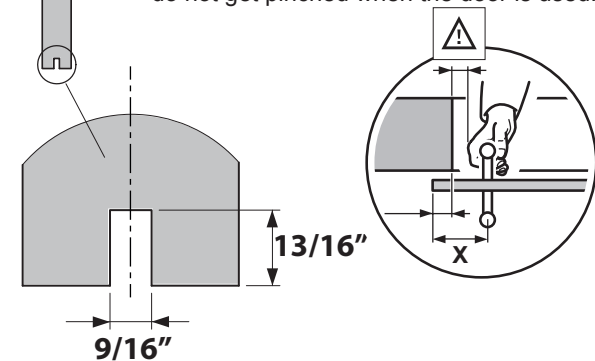

7 special tool

(inclusive)

track- rail	Set / each					
1	2	3	4	5	6	7
70 7/8"	1	4	2	2	1	1
82 1/16"	1	4	2	2	1	1
90 9/16"	1	4	2	2	1	1
100"	1	5	2	2	1	1

Beyerle US L.L.C., ABP-Beyerle it's subsidiaries and agents are not responsible or liable for damage or injury to any persons or property due to improper installation of it's products. All liabilities reside solely with the installer. Comply with all general safety regulations when installing the sliding door fittings!

Make door handle clearance so that fingers do not get pinched when the door is used!

max. 1 3/4"

- Attention
- screw on
- screw on
- screw on
- loosen/tighten
- install
- at right angle
- drill
- dowel
- adjust set
- level
- perpendicular
- measure mark
- visual inspection
- special tool
- 2 people required
- measure
- clarify question
- see instruction