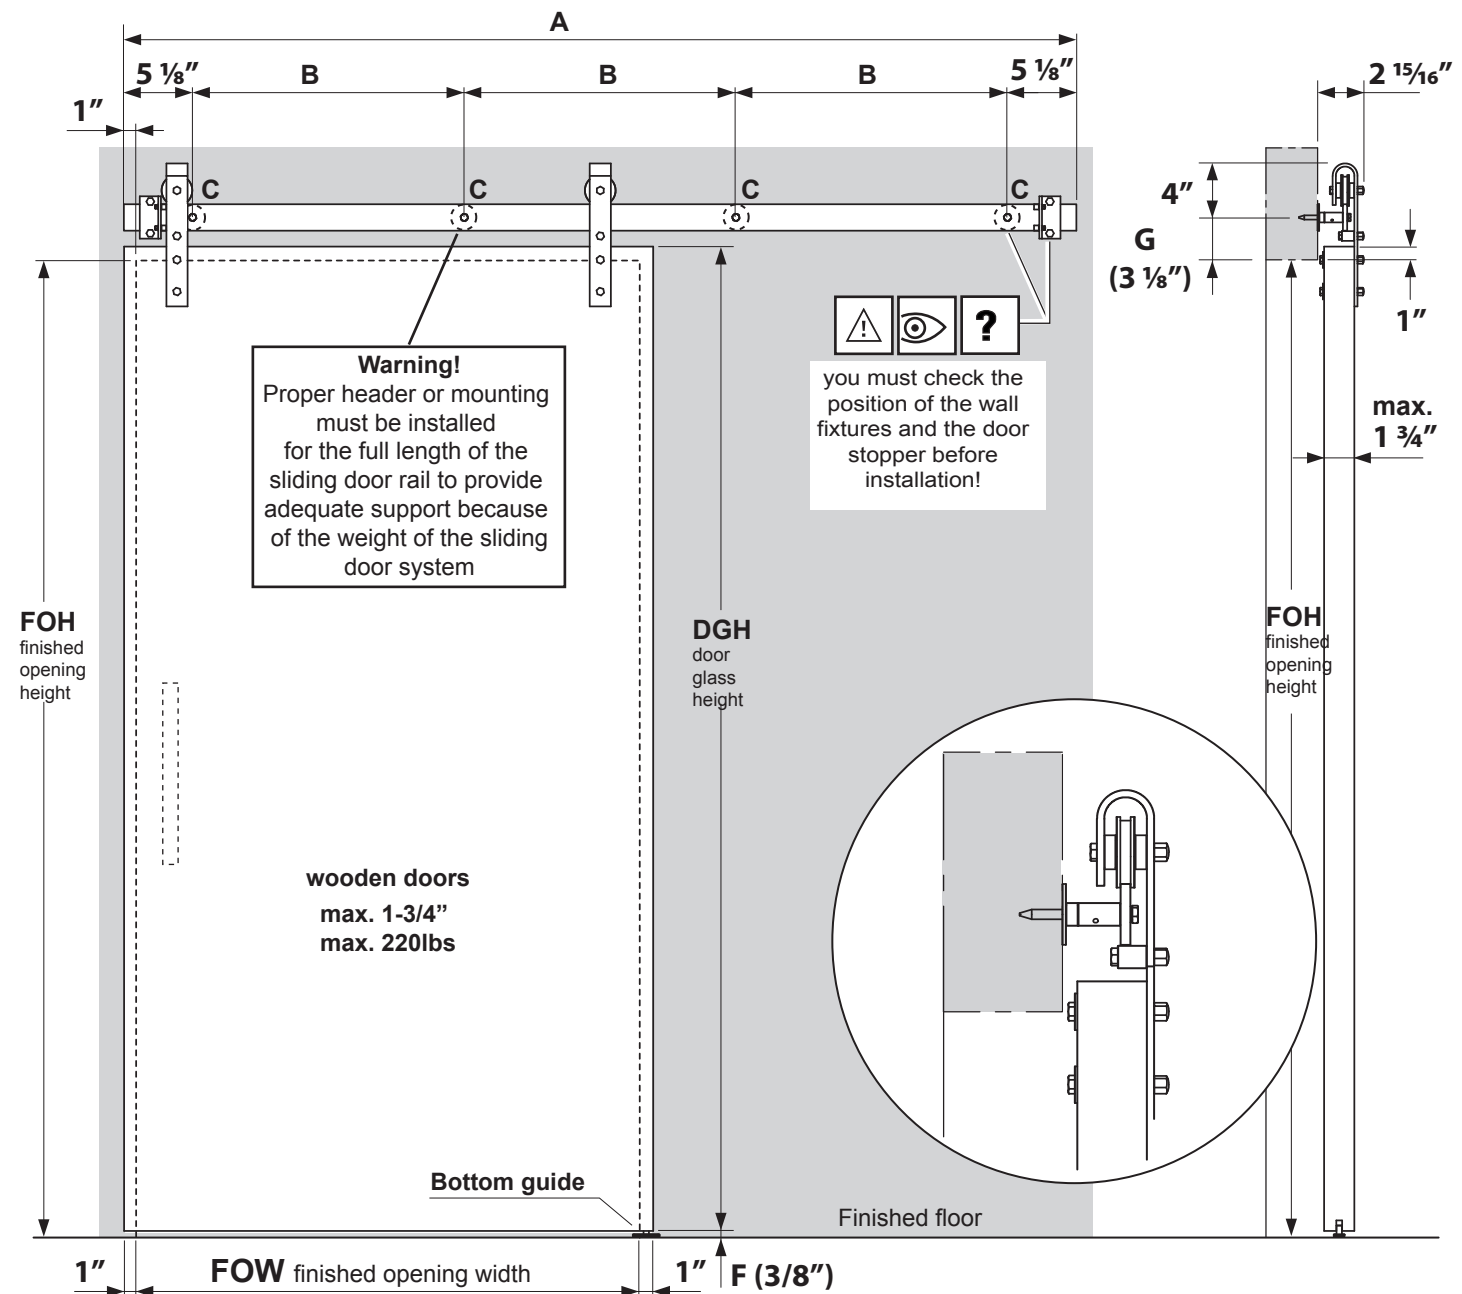

7 special tool

(inclusive)

track- rail	Set / each					
1	2	3	4	5	6	7
70 7/8"	1	4	2	2	1	1
82 1/16"	1	4	2	2	1	1
90 9/16"	1	4	2	2	1	1
100"	1	5	2	2	1	1

Beyerle US L.L.C., ABP-Beyerle it's subsidiaries and agents are not responsible or liable for damage or injury to any persons or property due to improper installation of it's products. All liabilities reside solely with the installer. Comply with all general safety regulations when installing the sliding door fittings!

Make door handle clearance so that fingers do not get pinched when the door is used!

max. 1 3/4"

- Attention
- screw on
- screw on
- screw on
- loosen/tighten
- install
- at right angle
- drill
- dowel
- adjust set
- level
- perpendicular
- measure mark
- visual inspection
- special tool
- 2 people required
- measure
- clarify question
- see instruction

Installation instructions

sliding door fittings Casa

for wood door (1-3/8" - 1-3/4")

A Inch	B Inch	C Each	FOW Inch	FOH max. Inch	F Inch	G Inch	DGH max. Inch (DGH= FOH-F+1")
70 7/8"	20 1/4"	4	29 1/2" - 35 7/16"	98 7/16"	1/4" - 3/8"	3 1/8"	99 1/8"
82 1/16"	24 1/8"	4	35 13/16" - 39 3/8"	98 7/16"	1/4" - 3/8"	3 1/8"	99 1/8"
90 9/16"	26 3/4"	4	39 3/4" - 44 1/16"	98 7/16"	1/4" - 3/8"	3 1/8"	99 1/8"
100"	22 7/16"	5	44 1/2" - 49 3/16"	98 7/16"	1/4" - 3/8"	3 1/8"	99 1/8"