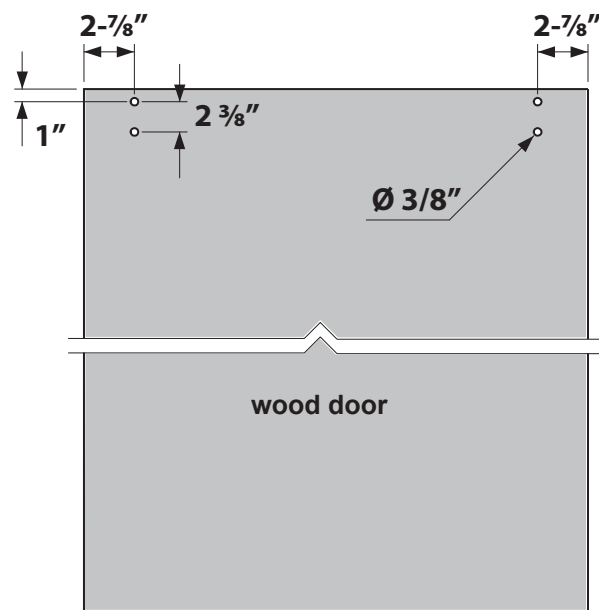

7 special tool

(inclusive)

track- rail	Set / each					
1	2	3	4	5	6	7
70 7/8"	1	4	2	2	1	1
82 1/16"	1	4	2	2	1	1
90 9/16"	1	4	2	2	1	1
100"	1	5	2	2	1	1

Beyerle US L.L.C., ABP-Beyerle it's subsidiaries and agents are not responsible or liable for damage or injury to any persons or property due to improper installation of it's products. All liabilities reside solely with the installer. Comply with all general safety regulations when installing the sliding door fittings!

Make door handle clearance so that fingers do not get pinched when the door is used!

max. 1 3/4"

- Attention
- screw on
- screw on
- screw on
- loosen/tighten
- install
- at right angle
- drill
- dowel
- adjust set
- level
- perpendicular
- measure mark
- visual inspection
- special tool
- 2 people required
- measure
- clarify question
- see instruction