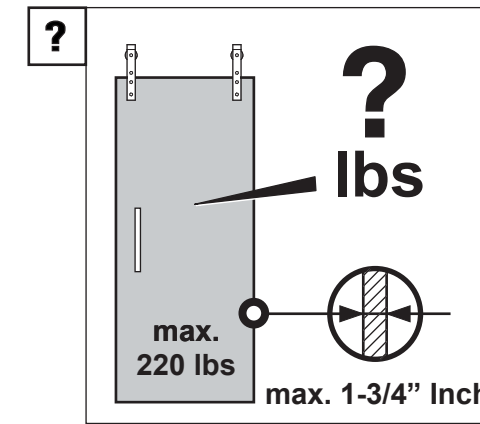

Make door handle clearance so that fingers do not get pinched when the door is used!

max. 1 3/4"

- Attention
- screw on
- screw on
- screw on
- loosen/tighten
- install
- at right angle
- drill
- dowel
- adjust set
- level
- perpendicular
- measure mark
- visual inspection
- special tool
- 2 people required
- measure
- clarify question
- see instruction

Installation instructions

sliding door fittings Casa

for wood door (1-3/8" - 1-3/4")

A Inch	B Inch	C Each	FOW Inch	FOH max. Inch	F Inch	G Inch	DGH max. Inch (DGH= FOH-F+1")
70 7/8"	20 1/4"	4	29 1/2" - 35 7/16"	98 7/16"	1/4" - 3/8"	3 1/8"	99 1/8"
82 1/16"	24 1/8"	4	35 13/16" - 39 3/8"	98 7/16"	1/4" - 3/8"	3 1/8"	99 1/8"
90 9/16"	26 3/4"	4	39 3/4" - 44 1/16"	98 7/16"	1/4" - 3/8"	3 1/8"	99 1/8"
100"	22 7/16"	5	44 1/2" - 49 3/16"	98 7/16"	1/4" - 3/8"	3 1/8"	99 1/8"

ABP beyerle

Fig. 1

Fig. 2

Fig. 3

Fig. 4

Fig. 5

Fig. 6

Fig. 7