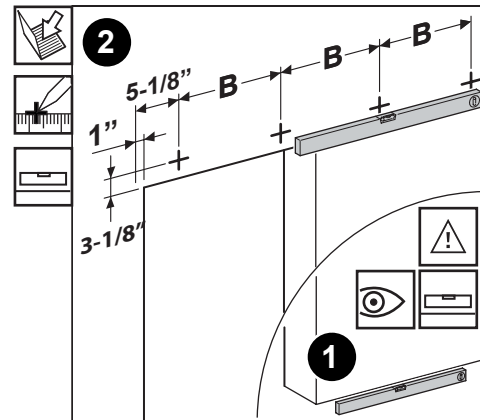

Make door handle clearance so that fingers do not get pinched when the door is used!

max. 1 3/4"

- Attention
- screw on
- screw on
- screw on
- loosen/tighten
- install
- at right angle
- drill
- dowel
- adjust set
- level
- perpendicular
- measure mark
- visual inspection
- special tool
- 2 people required
- measure
- clarify question
- see instruction

Installation instructions

sliding door fittings Casa

for wood door (1-3/8" - 1-3/4")

A Inch	B Inch	C Each	FOW Inch	FOH max. Inch	F Inch	G Inch	DGH max. Inch (DGH= FOH-F+1")
70 7/8"	20 1/4"	4	29 1/2" - 35 7/16"	98 7/16"	1/4" - 3/8"	3 1/8"	99 1/8"
82 1/16"	24 1/8"	4	35 13/16" - 39 3/8"	98 7/16"	1/4" - 3/8"	3 1/8"	99 1/8"
90 9/16"	26 3/4"	4	39 3/4" - 44 1/16"	98 7/16"	1/4" - 3/8"	3 1/8"	99 1/8"
100"	22 7/16"	5	44 1/2" - 49 3/16"	98 7/16"	1/4" - 3/8"	3 1/8"	99 1/8"

ABP beyerle

Fig. 1

Fig. 2

Fig. 3

Fig. 4

Fig. 5

Fig. 6

Fig. 7